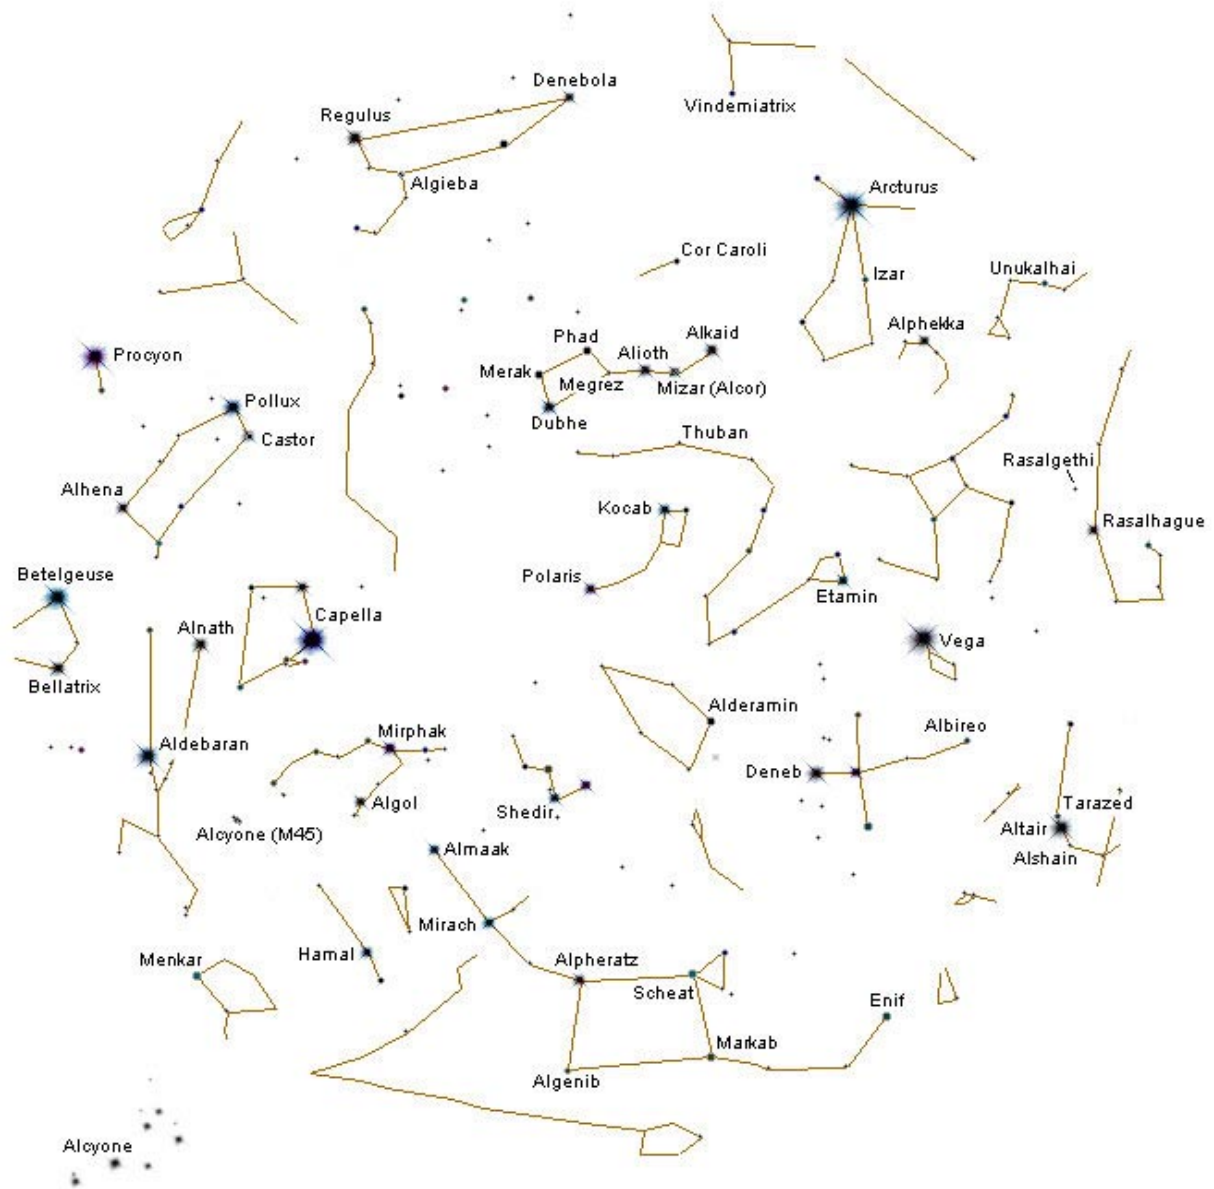

Autostar #497 Alignment Stars Northern Hemisphere

Using this map speeds up your alignment procedure and could lead to awareness of all the time that is to be found under the stars.

Autostar #497 Alignment Stars Southern Hemisphere